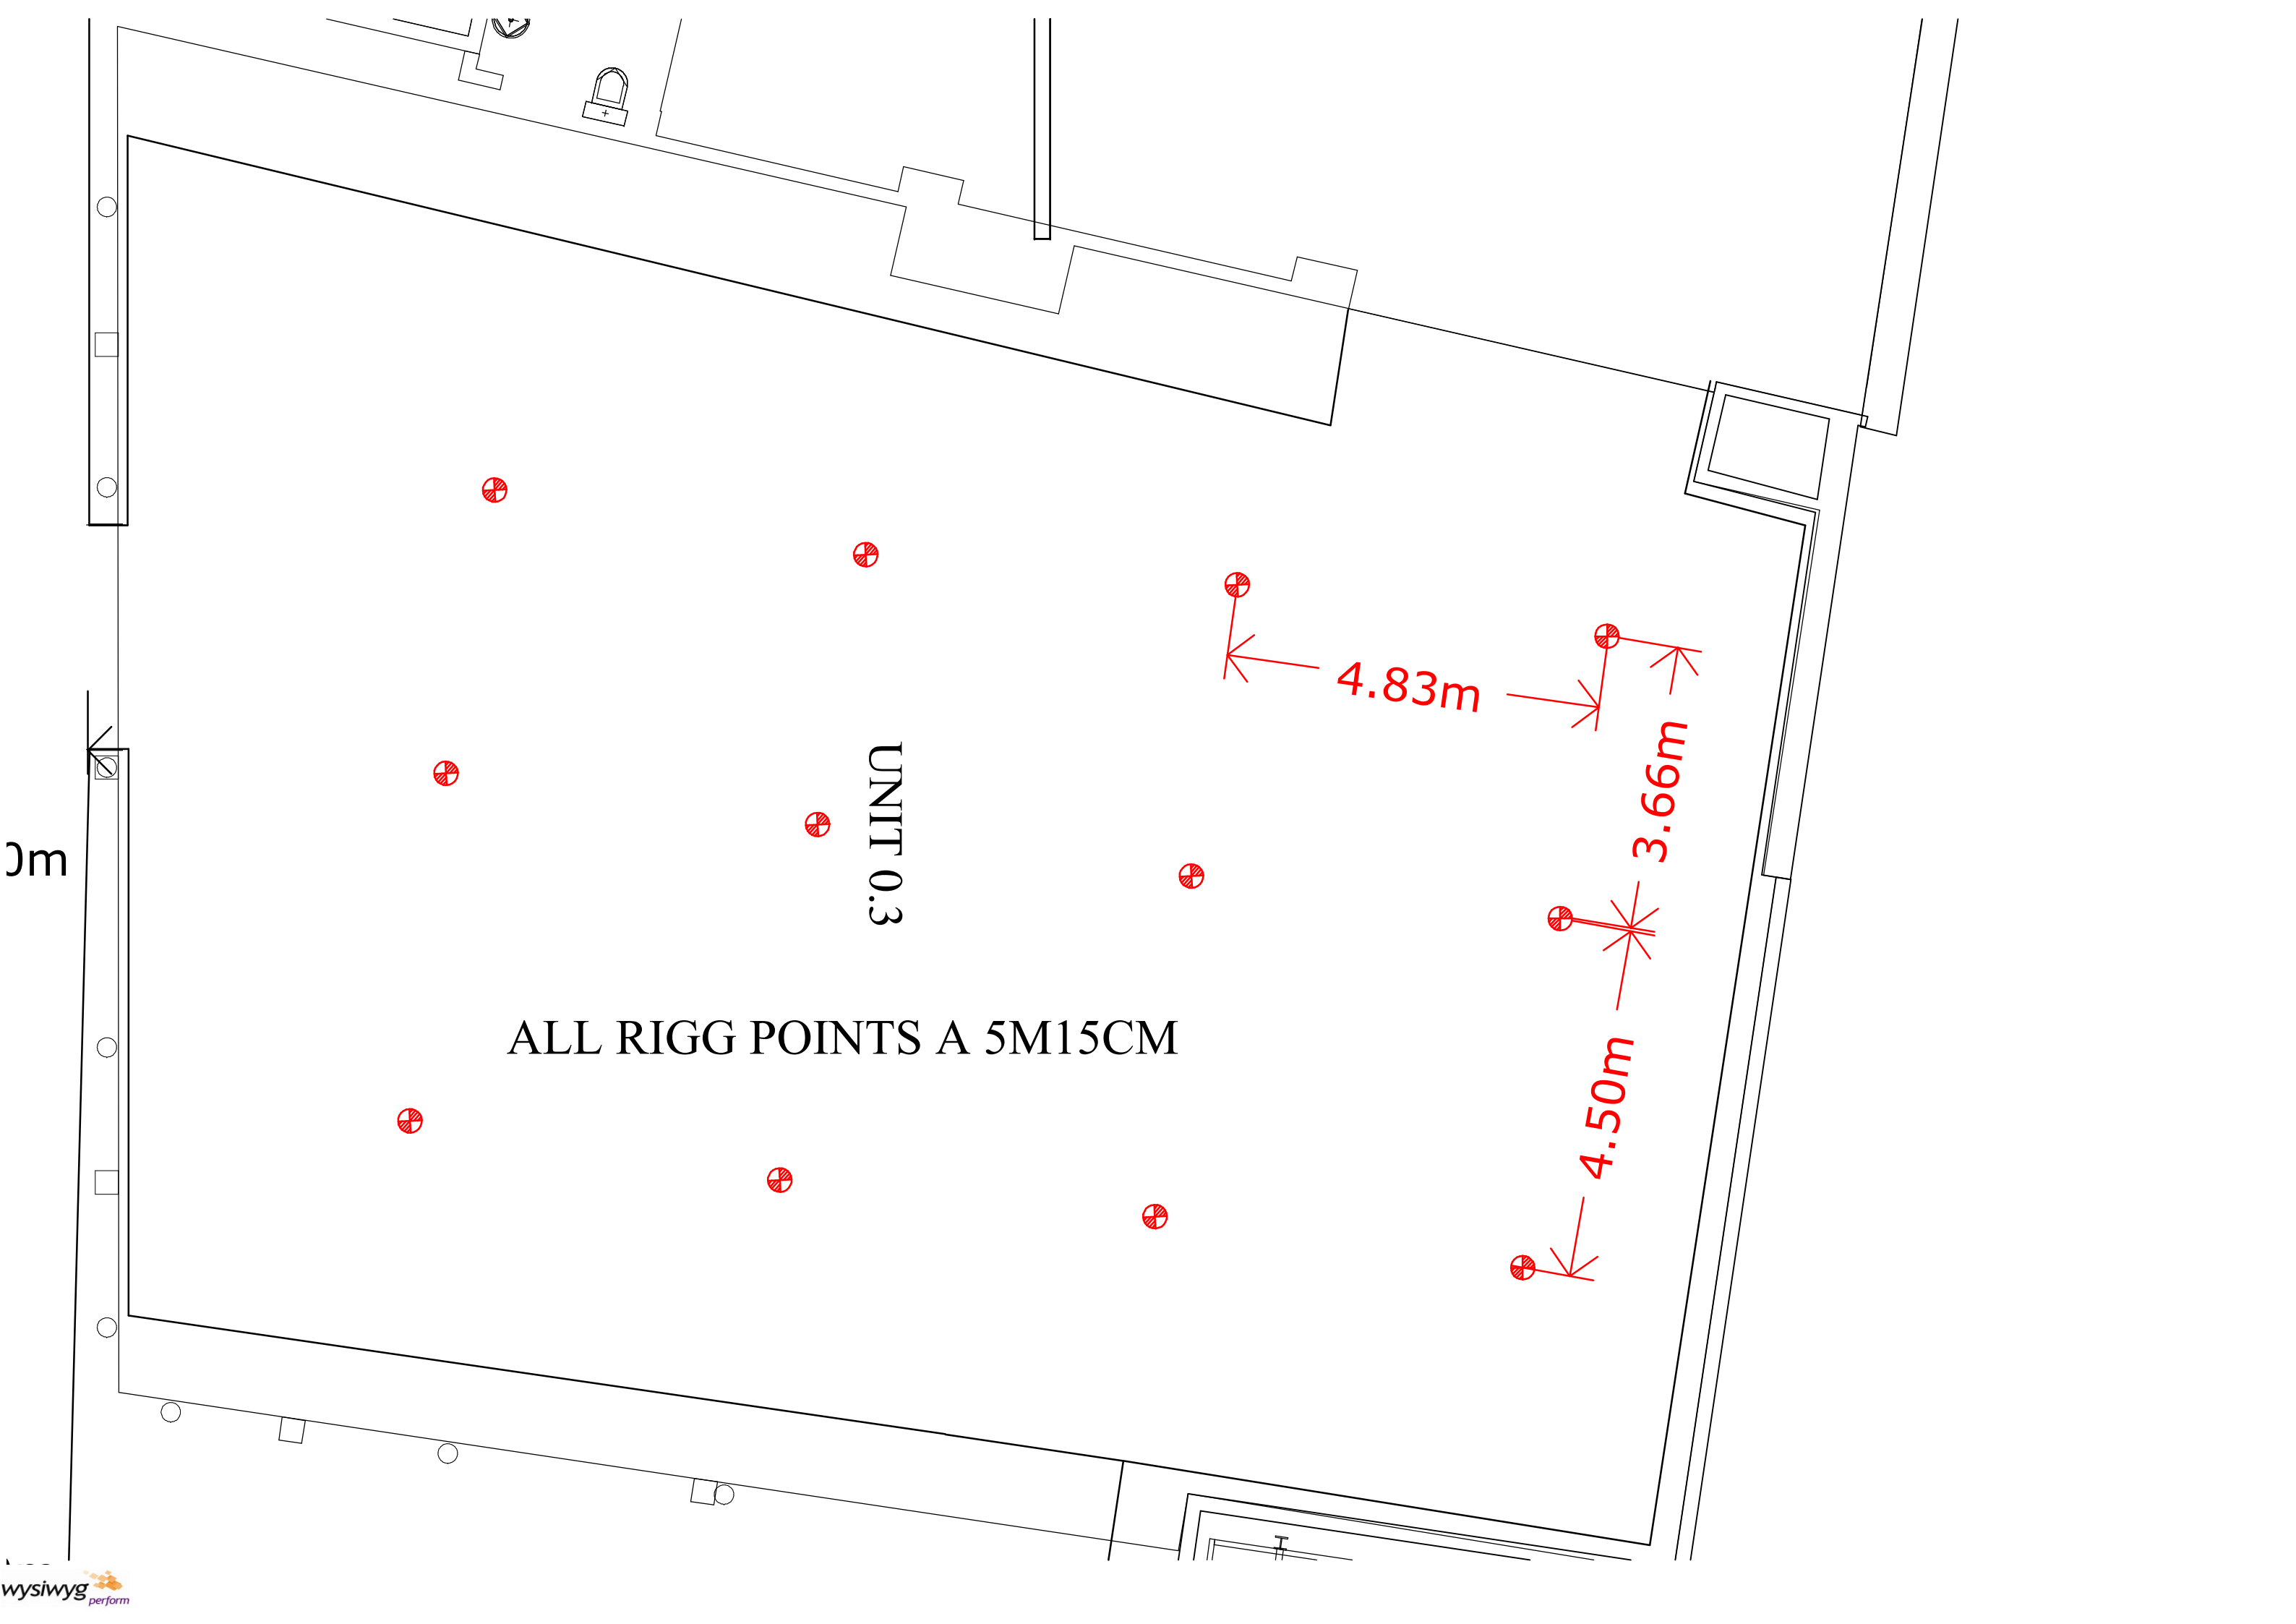

UNIT 0.2

ALL RIGG POINTS A 5M85CM

UNIT 0.3

ALL RIGG POINTS A 5M15CM

4.83m

3.66m

4.50m

3m